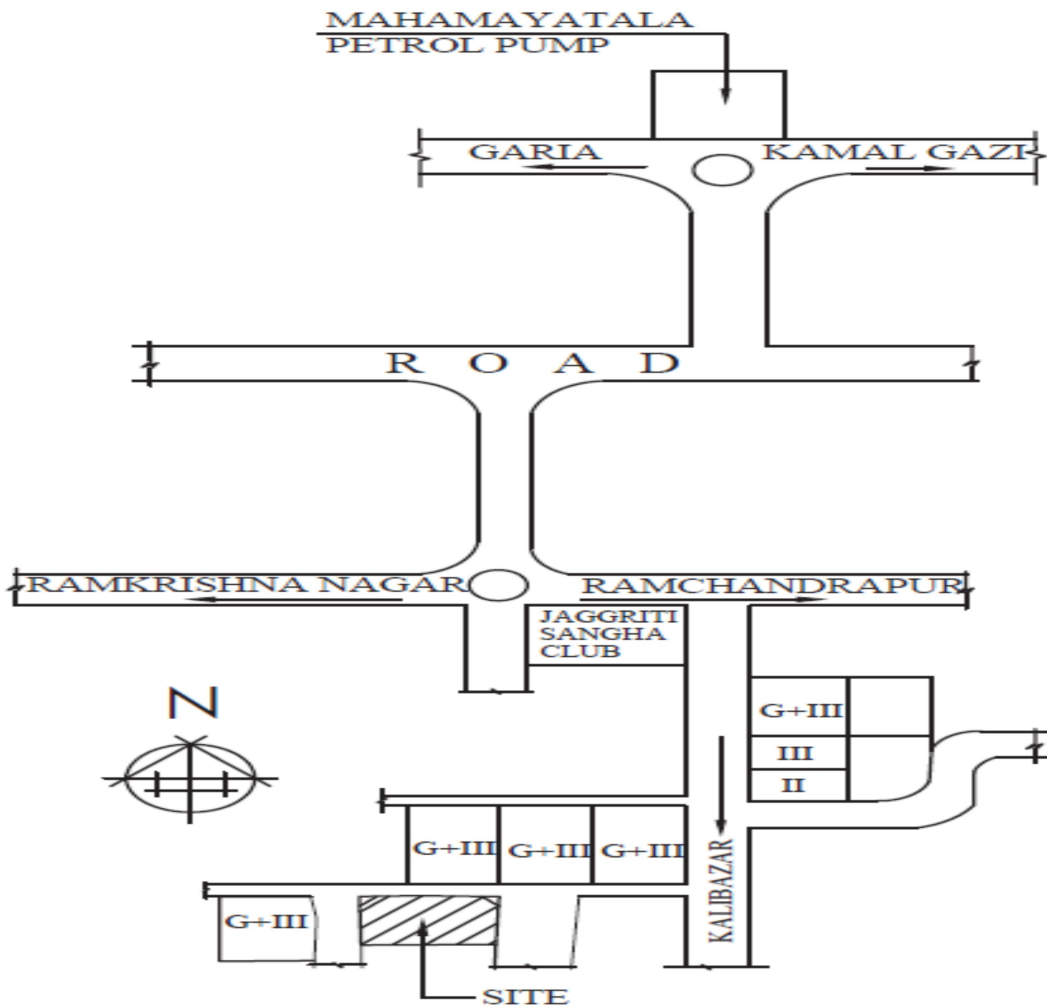

# SUNRISE CONSTRUCTION

BUILDING DEVELOPER  
120, LAKEGARDEN, LASKARPUR, KOLKATA 700 153

Ref. No.....

Date.....

LOCATION MAP WITH LATITUDE AND LONGITUDE FOR THE PROJECT NAMED **SUNRISE VISION** at Holding No. 145, W – Rabindra Nagar, under Ward No. 30 of Rajpur Sonarpur Municipality, PS – Narendrapur (New) Sonarpur (Old), PO – Laskarpur, Kolkata – 700153, WB, India :

Latitude: 22.454383199073405

Longitude: 88.38149979521843

**LOCATION PLAN**  
SCALE-1:2000

M/s. SUNRISE CONSTRUCTION .

*Sanjay Das*  
Partner

*Avi S Das*  
Partner

Date: 16-05-2026